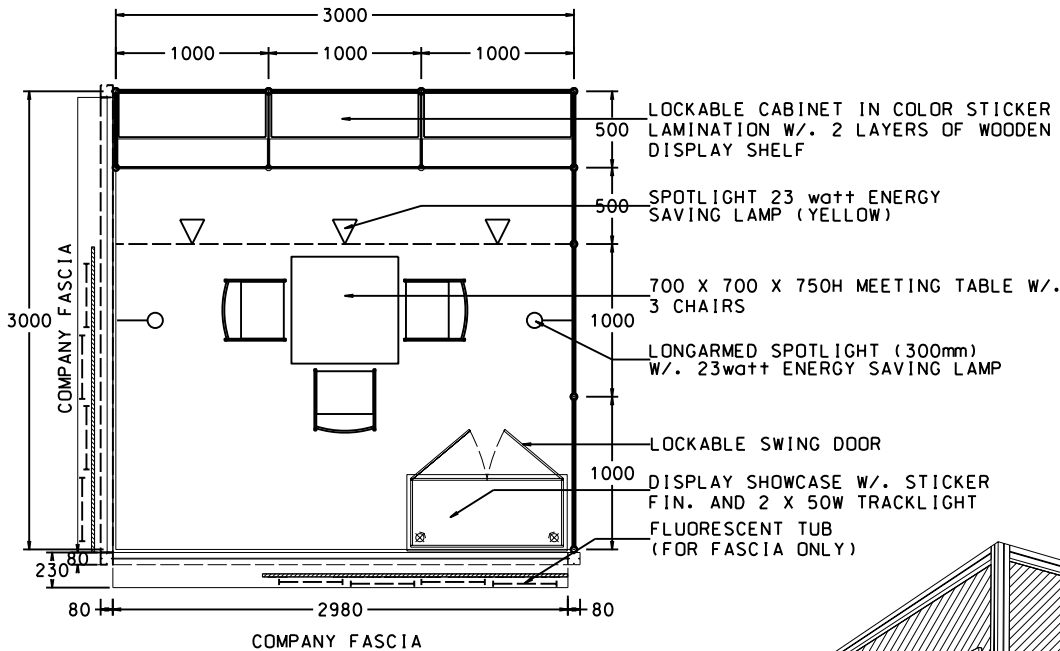

### 3M x 3M WORLD OF FINE DINING LEFT CORNER BOOTH

三米乘三米左邊角位攤位

BOOTH SPECIFICATIONS		QTY.
	1000W x 500D x 750H CABINET	3
	3000W x 300D WOODEN DISPLAY SHELF	2
	FLUORESCENT TUBE (FOR FASCIA ONLY)	8
	SPOTLIGHT 23 WATT ENERGY SAVING LAMP (YELLOW LIGHT)	3
	LONG ARMED SPOTLIGHT (300MM) 23 WATT ENERGY SAVING LAMP (YELLOW LIGHT)	2
	DISPLAY SHOWCASE W/. STICKER FIN. AND 2 X 50W TRACKLIGHT	1
	700W x 700D x 750H MEETING TABLE	1
	BLACK LEATHER CHAIR	3
	CEILING BEAM	3M
	RUBBISH BIN & CARPET (9sqm.)	