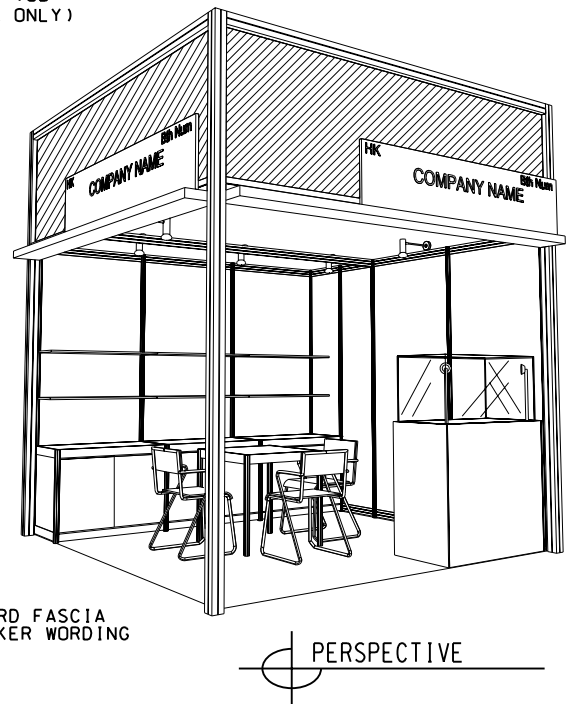

### 3M x 3M WORLD OF FINE DINING LEFT CORNER BOOTH

三米乘三米左邊角位攤位

BOOTH SPECIFICATIONS		QTY.
	1000W x 500D x 750H CABINET	3
	3000W x 300D WOODEN DISPLAY SHELF	2
	FLUORESCENT TUBE (FOR FASCIA ONLY)	8
	SPOTLIGHT 23 WATT ENERGY SAVING LAMP (YELLOW LIGHT)	3
	LONG ARMED SPOTLIGHT (300MM) 23 WATT ENERGY SAVING LAMP (YELLOW LIGHT)	2
	DISPLAY SHOWCASE W/. STICKER FIN. AND 2 X 50W TRACKLIGHT	1
	700W x 700D x 750H MEETING TABLE	1
	BLACK LEATHER CHAIR	3
	CEILING BEAM	3M
	RUBBISH BIN & CARPET (9sqm.)	