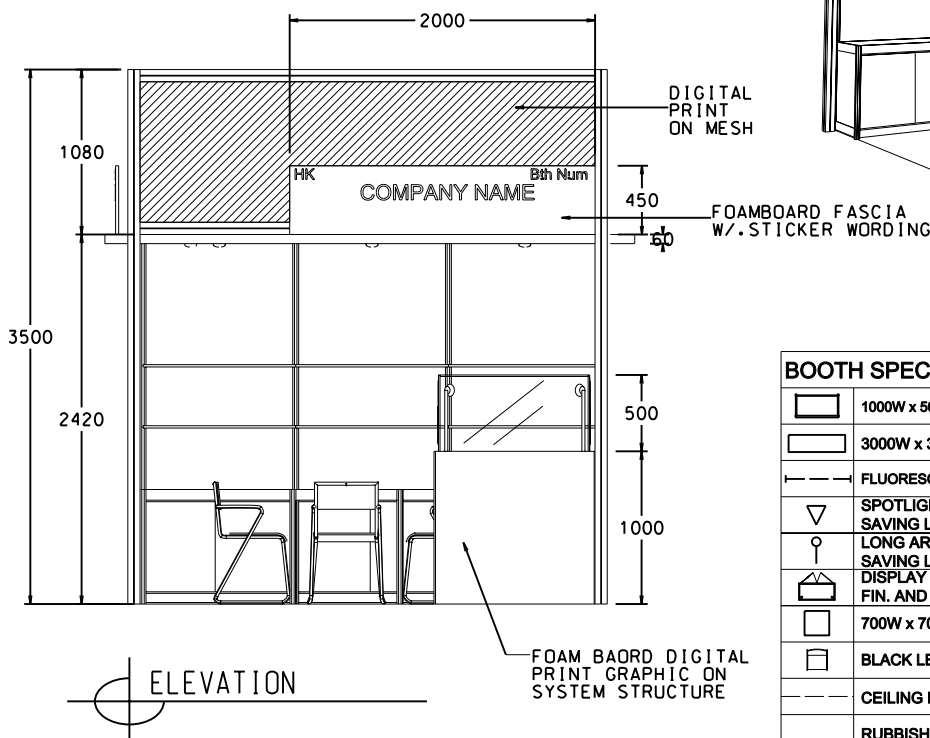

### 3M x 3M WORLD OF FINE DINING LEFT CORNER BOOTH

三米乘三米左邊角位攤位

BOOTH SPECIFICATIONS		QTY.
	1000W x 500D x 750H CABINET	3
	3000W x 300D WOODEN DISPLAY SHELF	2
	FLUORESCENT TUBE (FOR FASCIA ONLY)	8
	SPOTLIGHT 23 WATT ENERGY SAVING LAMP (YELLOW LIGHT)	3
	LONG ARMED SPOTLIGHT (300MM) 23 WATT ENERGY SAVING LAMP (YELLOW LIGHT)	2
	DISPLAY SHOWCASE W/. STICKER FIN. AND 2 X 50W TRACKLIGHT	1
	700W x 700D x 750H MEETING TABLE	1
	BLACK LEATHER CHAIR	3
	CEILING BEAM	3M
	RUBBISH BIN & CARPET (9sqm.)	